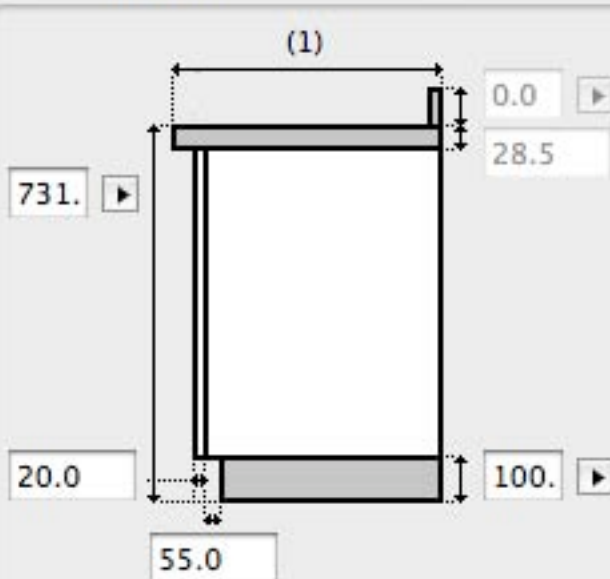

▼ Kitchen Cabinet Settings

Cabinet

Size to Set

(1) Cabinet Depth

0.0

Cabinet Width

28.5

No. of Shelves

Counter

525.0

450.0

1

Toe Type

Full

Edge Visibility in 3D

Materials