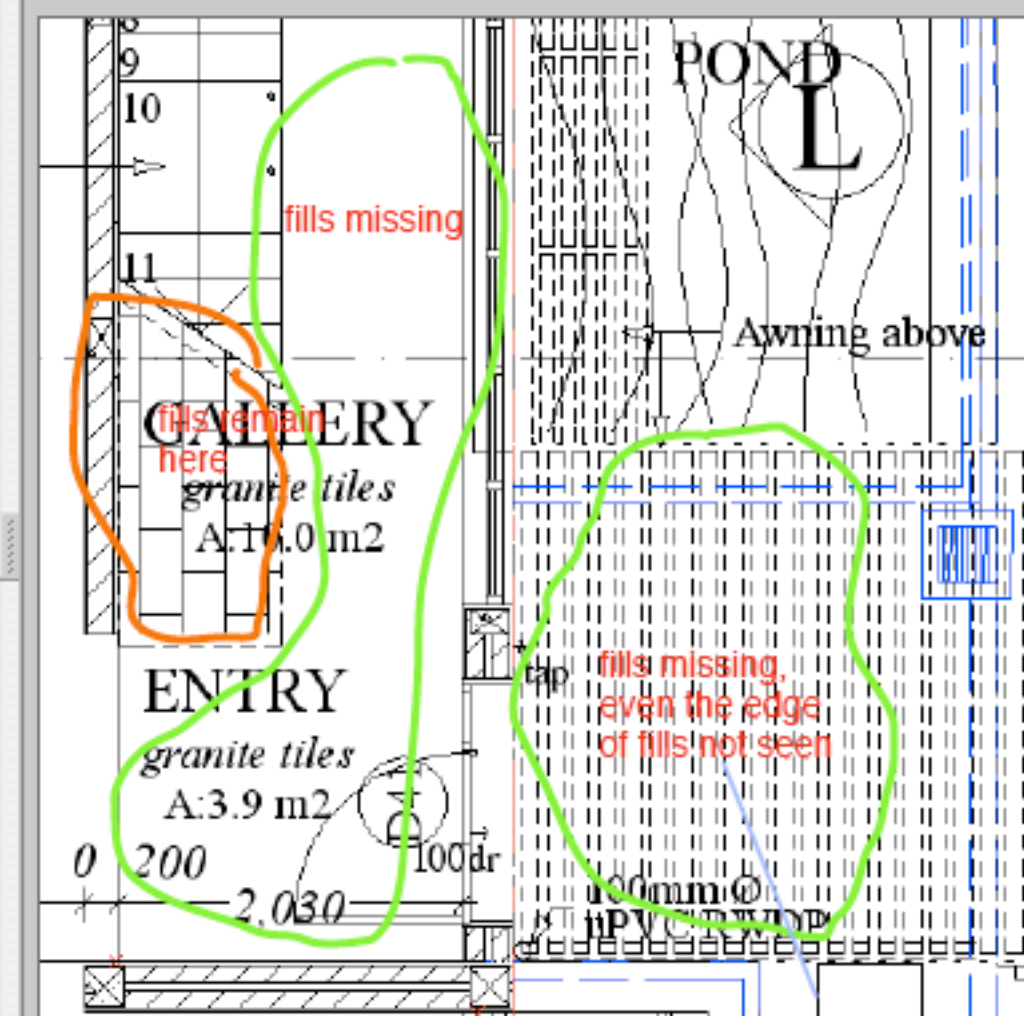

Display Options

Options for Display only

- Line Weight: 13 Hairlines
- Text: Abcd Text
- Pictures: Without Handles
- Fill Handles: Hide
- Drawing Frames: Hide
- Page Breaks: Show
- Page Overlappings: Hide
- Master Items: Show on Layout

Options for Display & Output

- Fills: Keep Original Settings
- Fill Background Color: By Element Settings

Cancel OK

Display Options

Options for Display only

- Line Weight: 13 Hairlines
- Text: Abcd Text
- Pictures: Without Handles
- Fill Handles: Hide
- Drawing Frames: Hide
- Page Breaks: Show
- Page Overlappings: Hide
- Master Items: Show on Layout