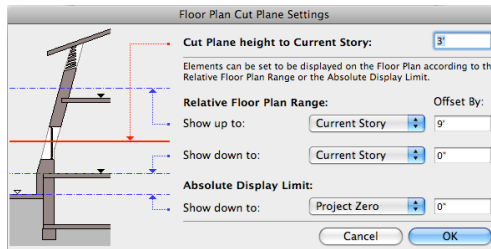

Floor Plan Display: Projected w/ overhead

Floor Plan Display: Projected

Classroom

1210
A: 877 sq ft

Floor Plan Display: Projected

Floor Plan Display: Symbolic

Classroom

1210
A: 877 sq ft