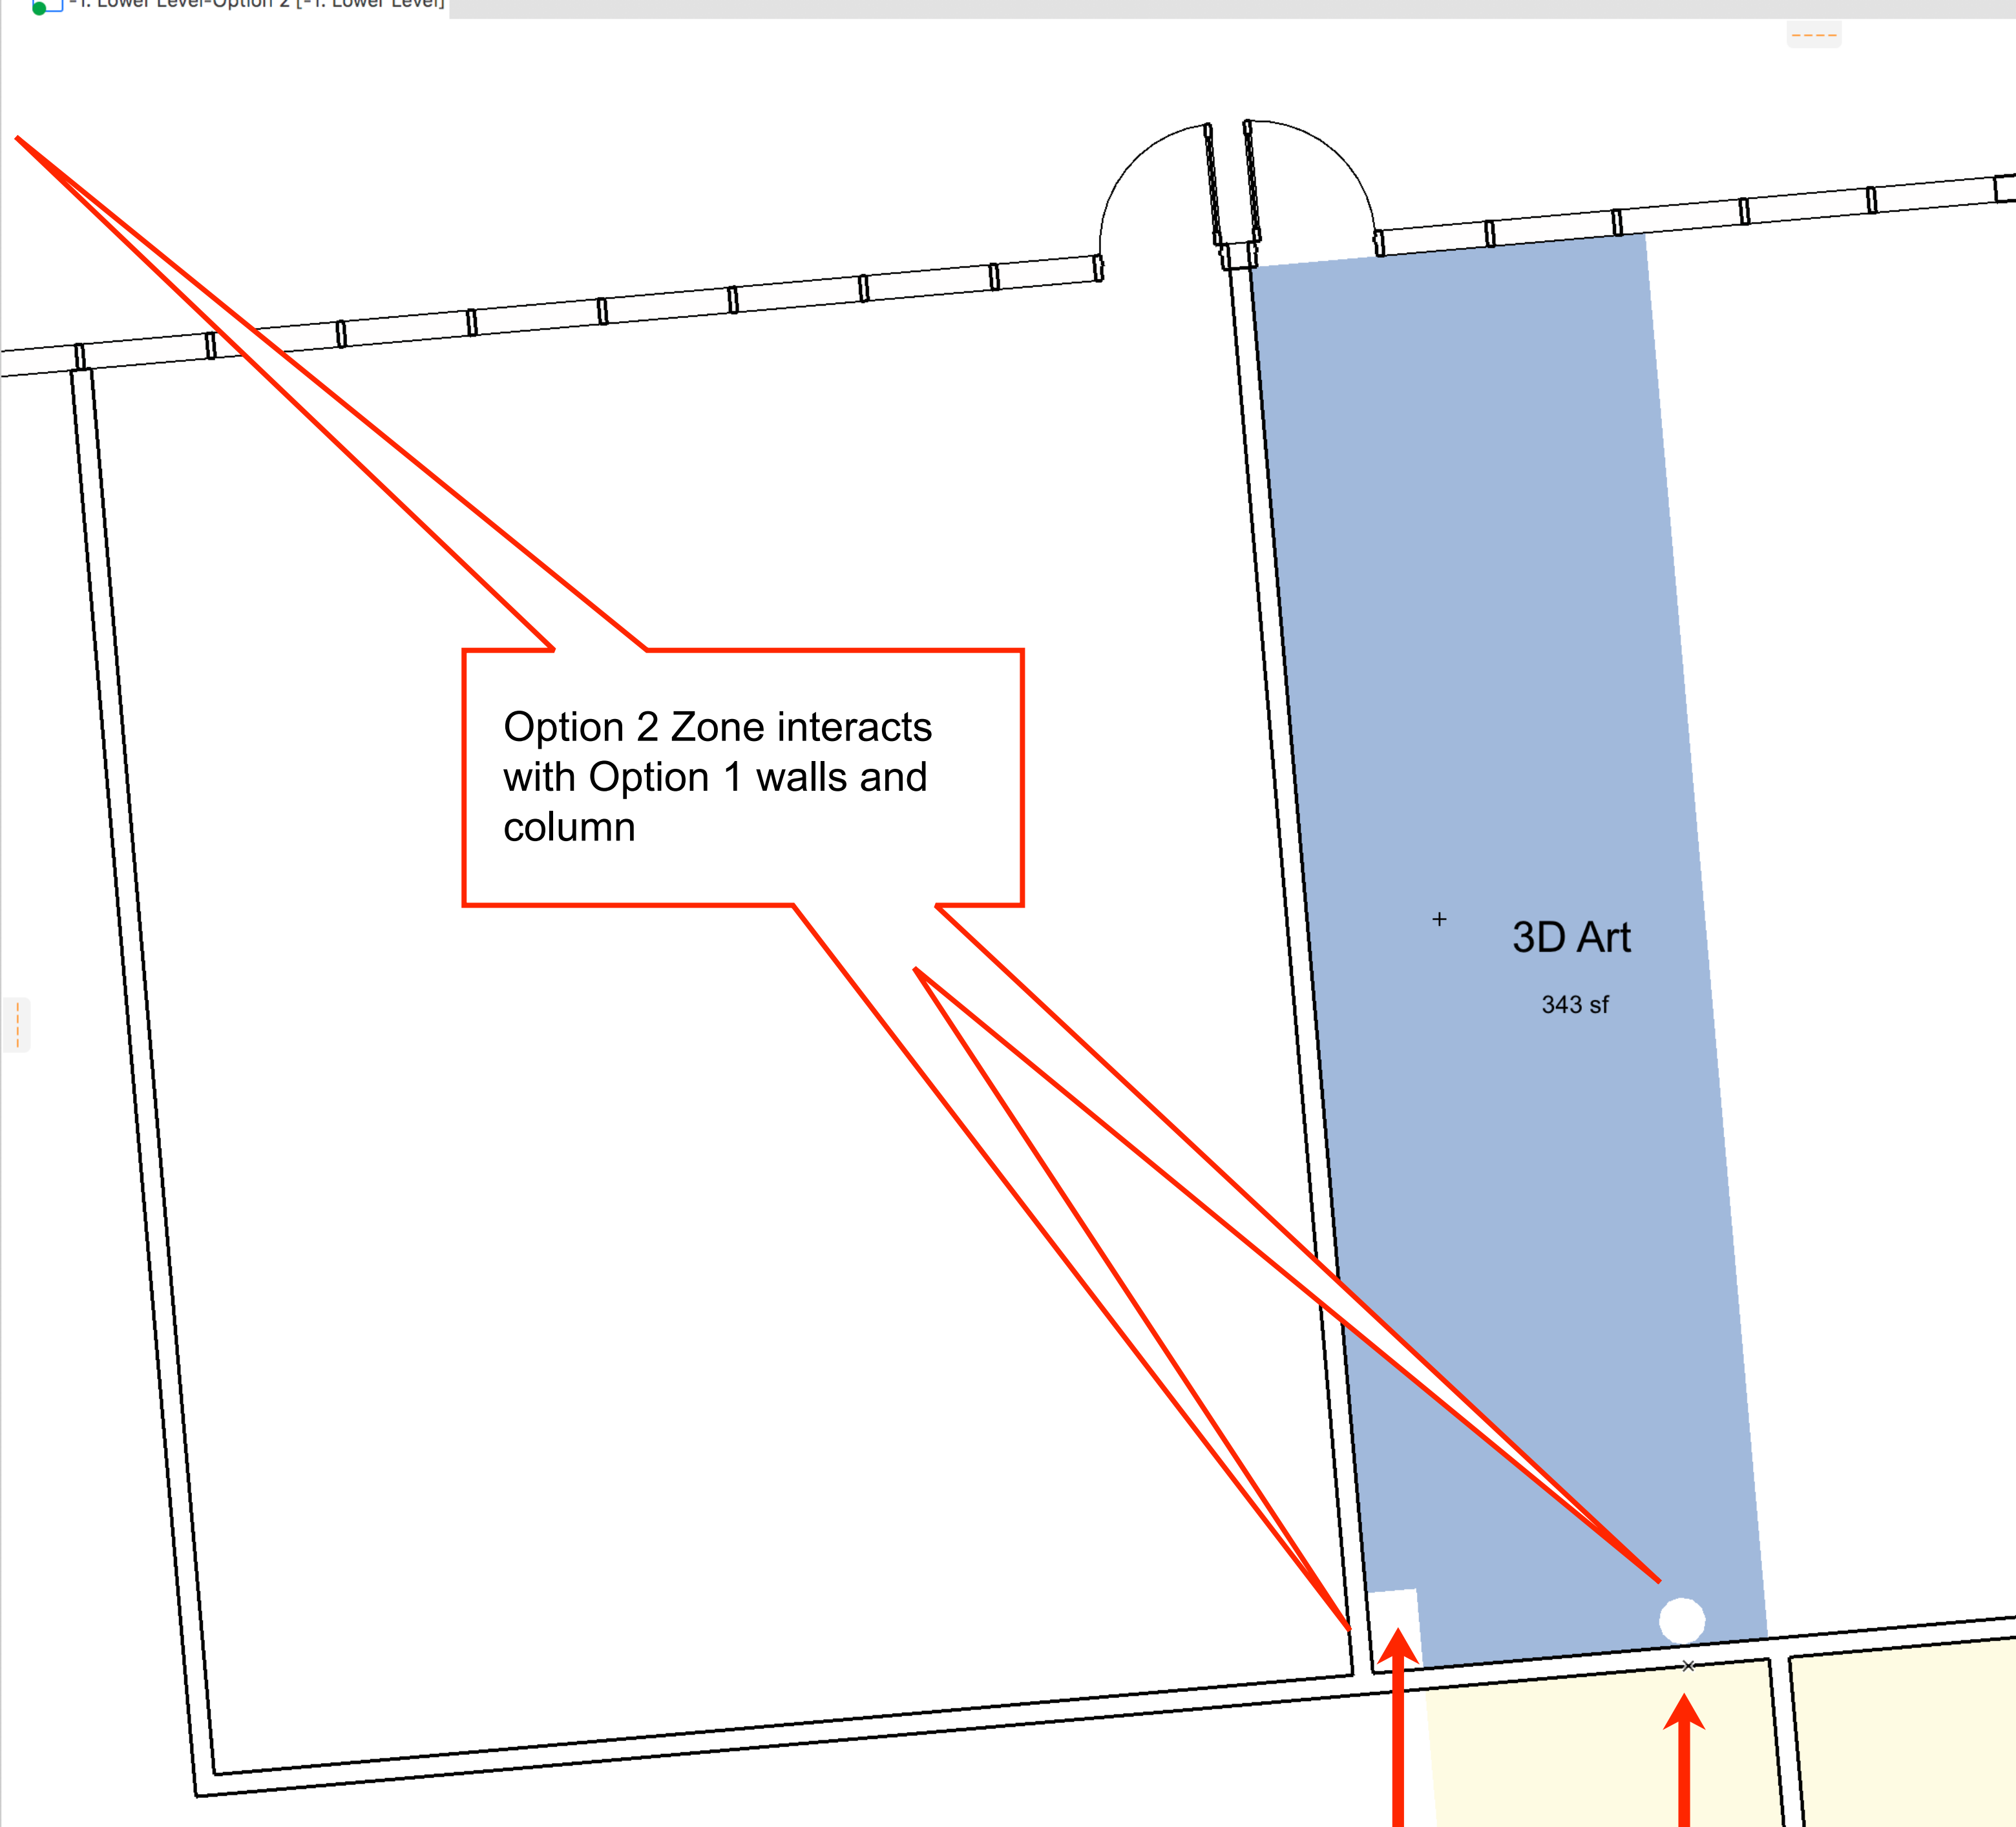

Default Elements:
Renovation Filter:
04-2 Option 2
Search
Favorites

Zone Room 001

Apply

Teamwork Status
Free for Reservation
Reserve

1. Main Level-Option...

Default Elements:
Renovation Filter:
04-1 Option 1
Search
Favorites

Zone Room 001

Apply

Teamwork Status
Free for Reservation
Reserve

1. Main Level-Option...