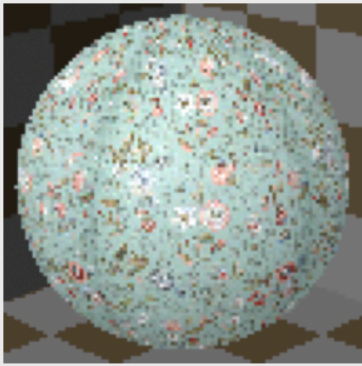

Surfaces

Wallpaper_powder

New...

Rename...

Delete...

Engine Settings:

Basic Engine

EXPOSURE TO LIGHT

Surface Color:

Transparency

Transmittance: 0

Attenuation: 0

Emission 0

Reflection

Ambient: 80

Diffuse: 75

Shininess: 45

Specular 8

COVER FILL FOREGROUND

Background

Element Uncut Line Pen

1

TEXTURE

A02_Wallpaper 2_new.png Browse...

Texture size: [mm]
 660 999
761 px 1152 px

Original Proportion

Rotation: 0.00°

Distribution: Random Origin

Sample: 1x1

Alpha Channel Effects

Cancel