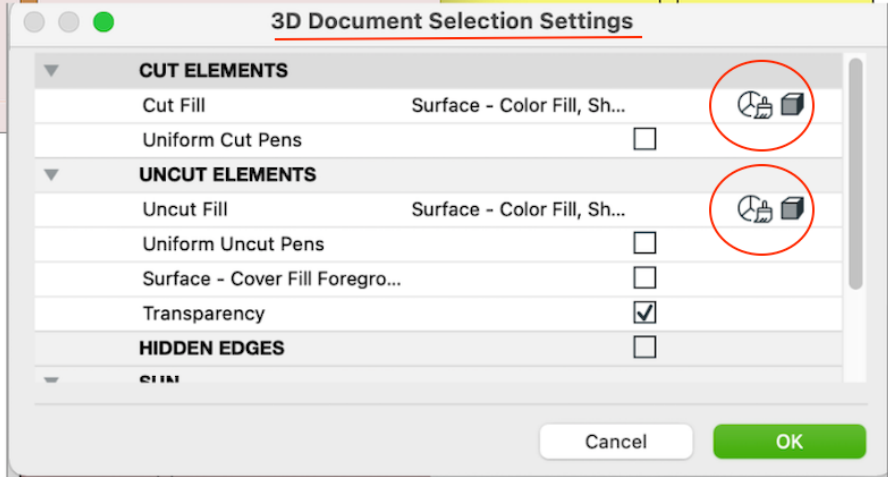

3D window view

3D Document view

- Z01 RES Alfresco
- Z01 RES Bath
- Z01 RES Conditioned Area
- Z01 RES Kitchen
- Z01 RES Living
- Z01 RES Parking
- Z01 RES Recreation
- Z01 RES Sleeping
- Z01 RES Unconditioned Area
- Z02 COM Carpark
- Z02 COM Circulation
- Z02 COM Core
- Z02 COM Fire Compartment
- Z02 COM Office
- Z02 COM Services
- Z02 COM Wet Areas
- Z03 HLC Admission
- Z03 HLC Corridor
- Z03 HLC Multi Bed Ward
- Z03 HLC Single Bed Ward
- Z03 HLC Theatre